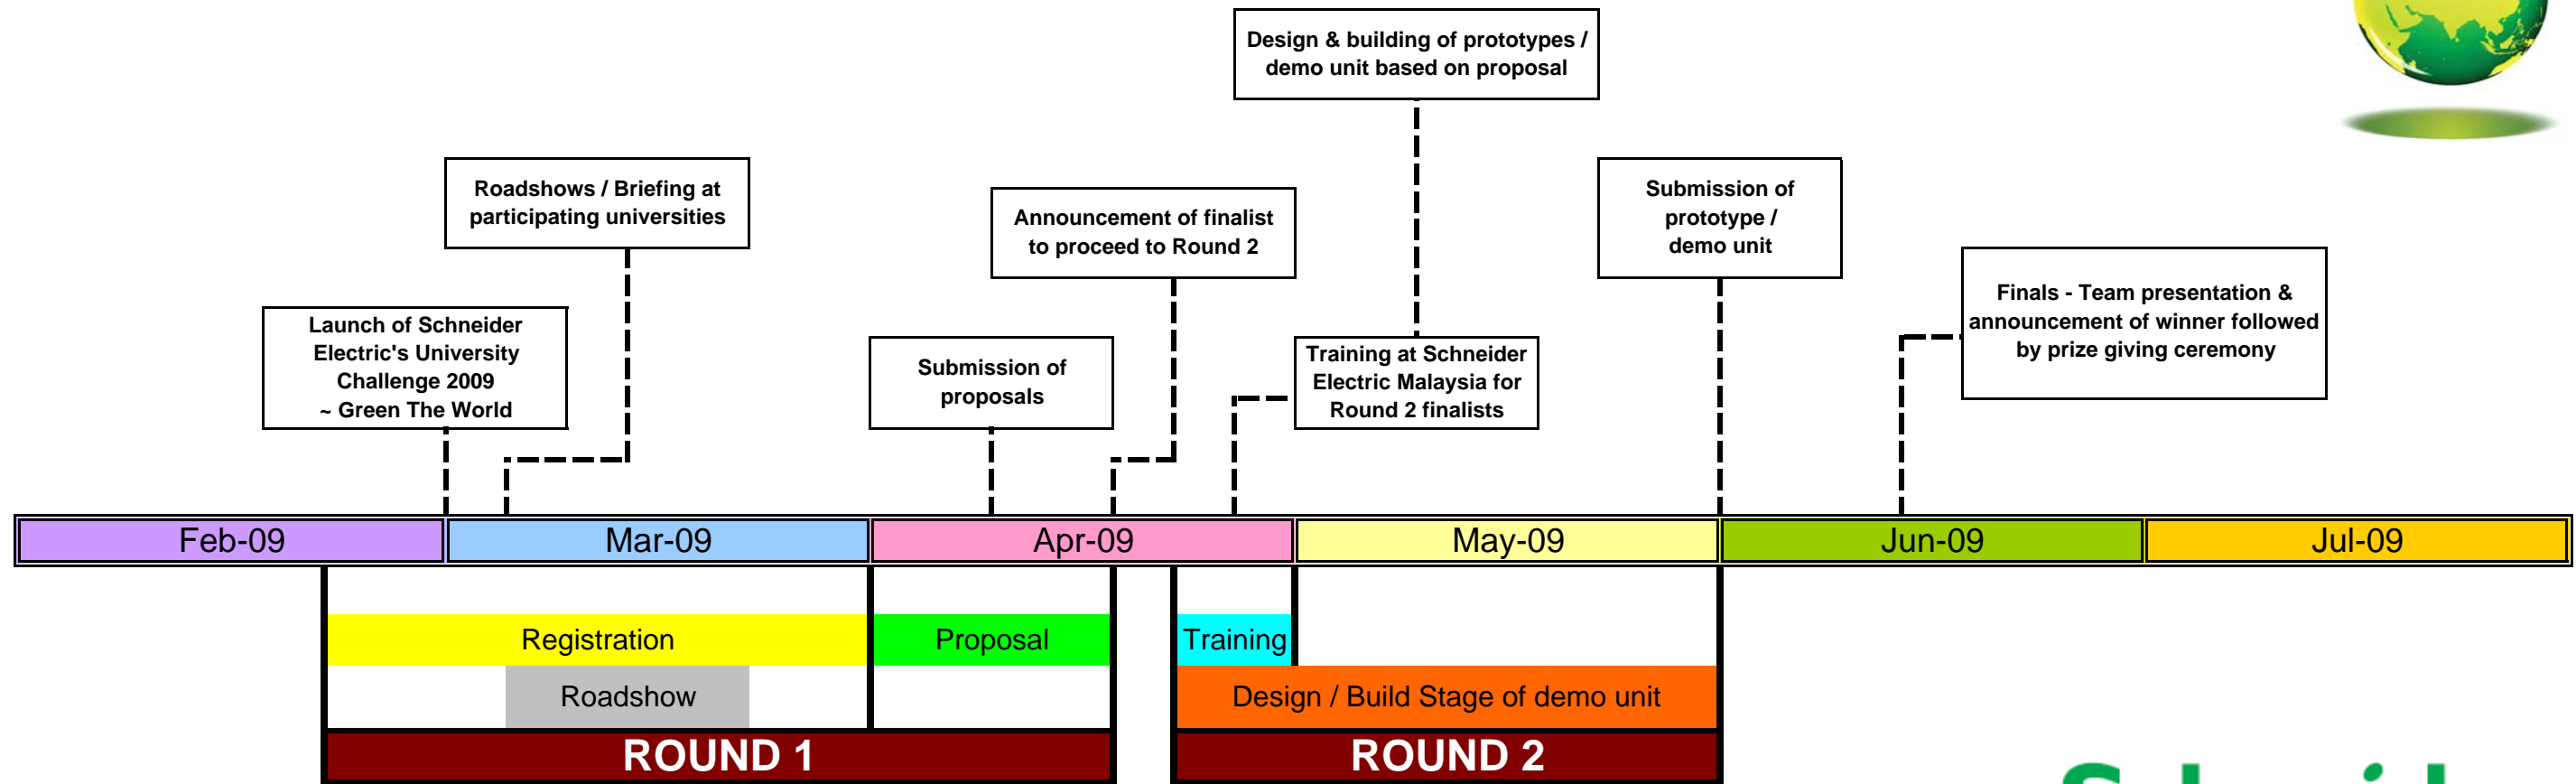

SCHNEIDER ELECTRIC UNIVERSITY CHALLENGE 2009 ~ GREEN THE WORLD

Rethink green